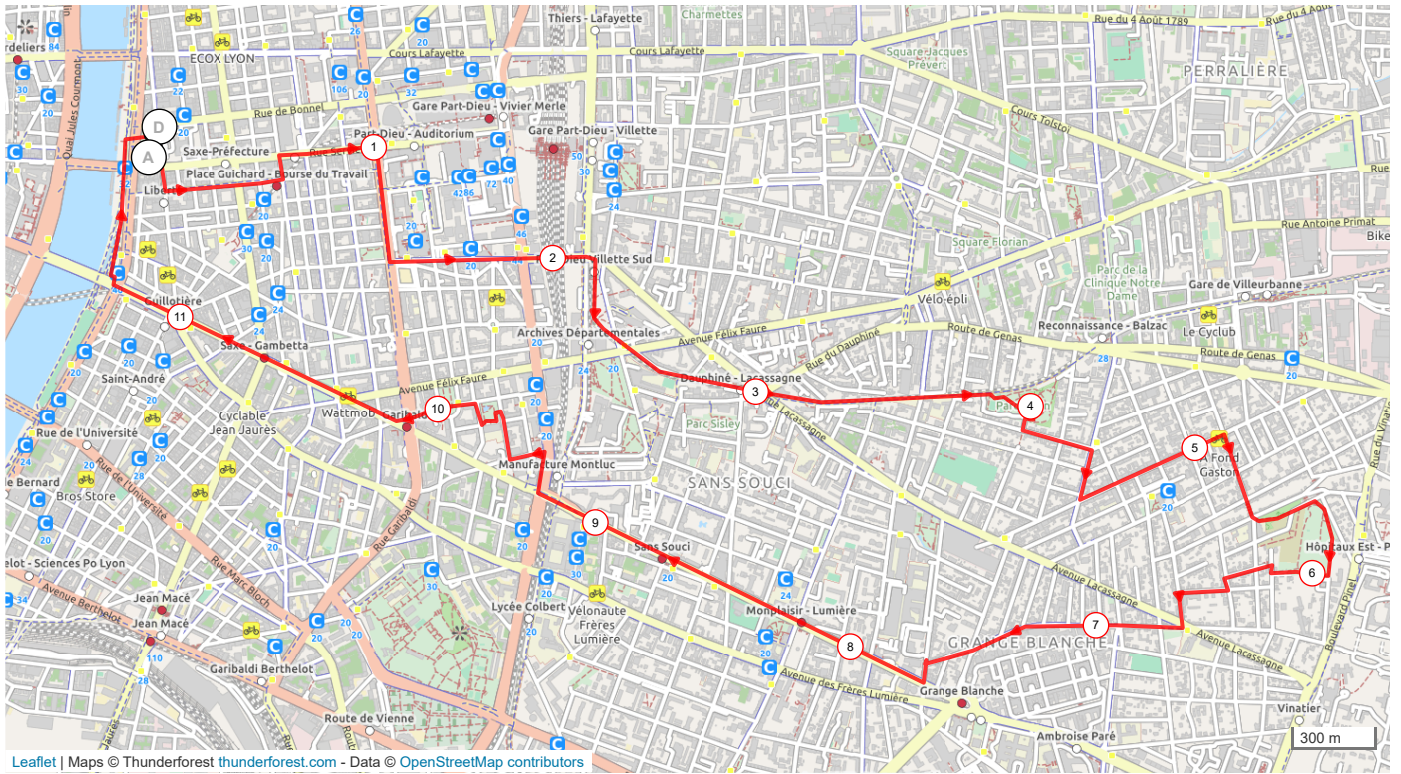

12885887 | Course à pied - Urban Trail | Lyon 3

Lyon -> Lyon

11.877 km 87 m 86 m 168 m 210 m

Leaflet | Maps © Thunderforest thunderforest.com - Data © OpenStreetMap contributors

© 2021 Openrunner